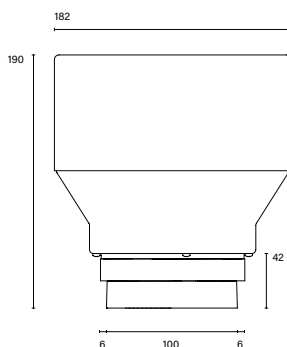

Mono 100 Trimless Concrete

Type 1

Recessed ceiling luminaire with rotationally symmetrical spot, flood or wide flood optics, high colour reproduction, fixed orientation. High pressure die-cast powdercoated facade with inset flush trimless detail. Includes direct fast connector to remote driver. Active power factor correction, current regulation, voltage spike protection. Optional spreader lens, linear spreader lens, diffuser lens, or hex louvre; factory fitted.

System

Power	14W / 19W / 27W
Input	220V-240V / 50-60Hz
Colour Temperature	2700K / 3000K / 4000K
Lumen Maintenance	L90 B10 50 000hr
CRI	Ra97
Tm30	R95 F103
Chromacity	<3 SCDM
Articulation	Fixed
Ingress Protection	IP44

		SP - 15°	FL - 30°	WFL - 60°
14W	2700K	956lm	1013lm	981lm
	3000K	953lm	942lm	1037lm
	4000K	1127lm	1095lm	1132lm
19W	2700K	1314lm	1300lm	1350lm
	3000K	1320lm	1300lm	1436lm
	4000K	1548lm	1508lm	1568lm
27W	2700K	1763lm	1750lm	1765lm
	3000K	1781lm	1770lm	1939lm
	4000K	2091lm	2029lm	2110lm